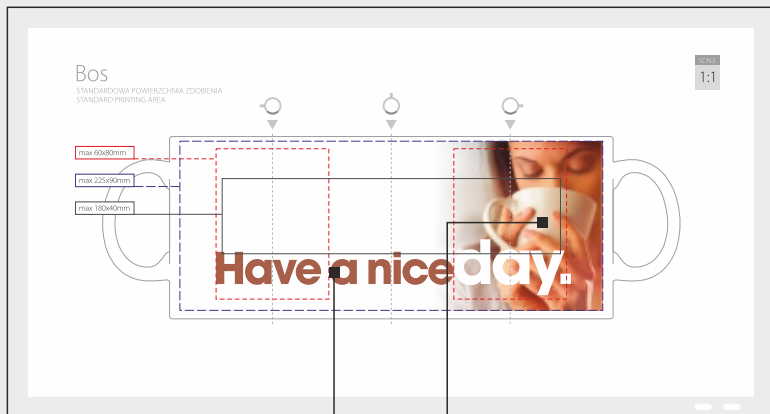

Jak przygotować plik ?

How to prepare file ?

Wektorowy Vector

KOLORY
COLOURS

wg wzornika Pantone
specifying Pantone

GRUBOŚĆ LINII
LINE THICKNESS

min. 0,2mm w pozytywie
the positive is 0,2mm
min. 0,4mm w negatywie
0,4mm in the negative

WIELOŚĆ PISMA
WRITING SIZE

min. 7pkt w pozytywie
in the positive 7pkt
min. 10pkt w negatywie
10pkt in negative

Rastrowy Raster

ROZDZIELCZOŚĆ
RESOLUTION

min. 300 dpi

TEKSTY
TEXT

zamienione na krzywe
converted to curves

LOGOTYPY, LINIE
LOGOTYPES, LINES

wektory
vectors

ZAPISZ PLIK
SAVE FILE

cdr / pdf / eps